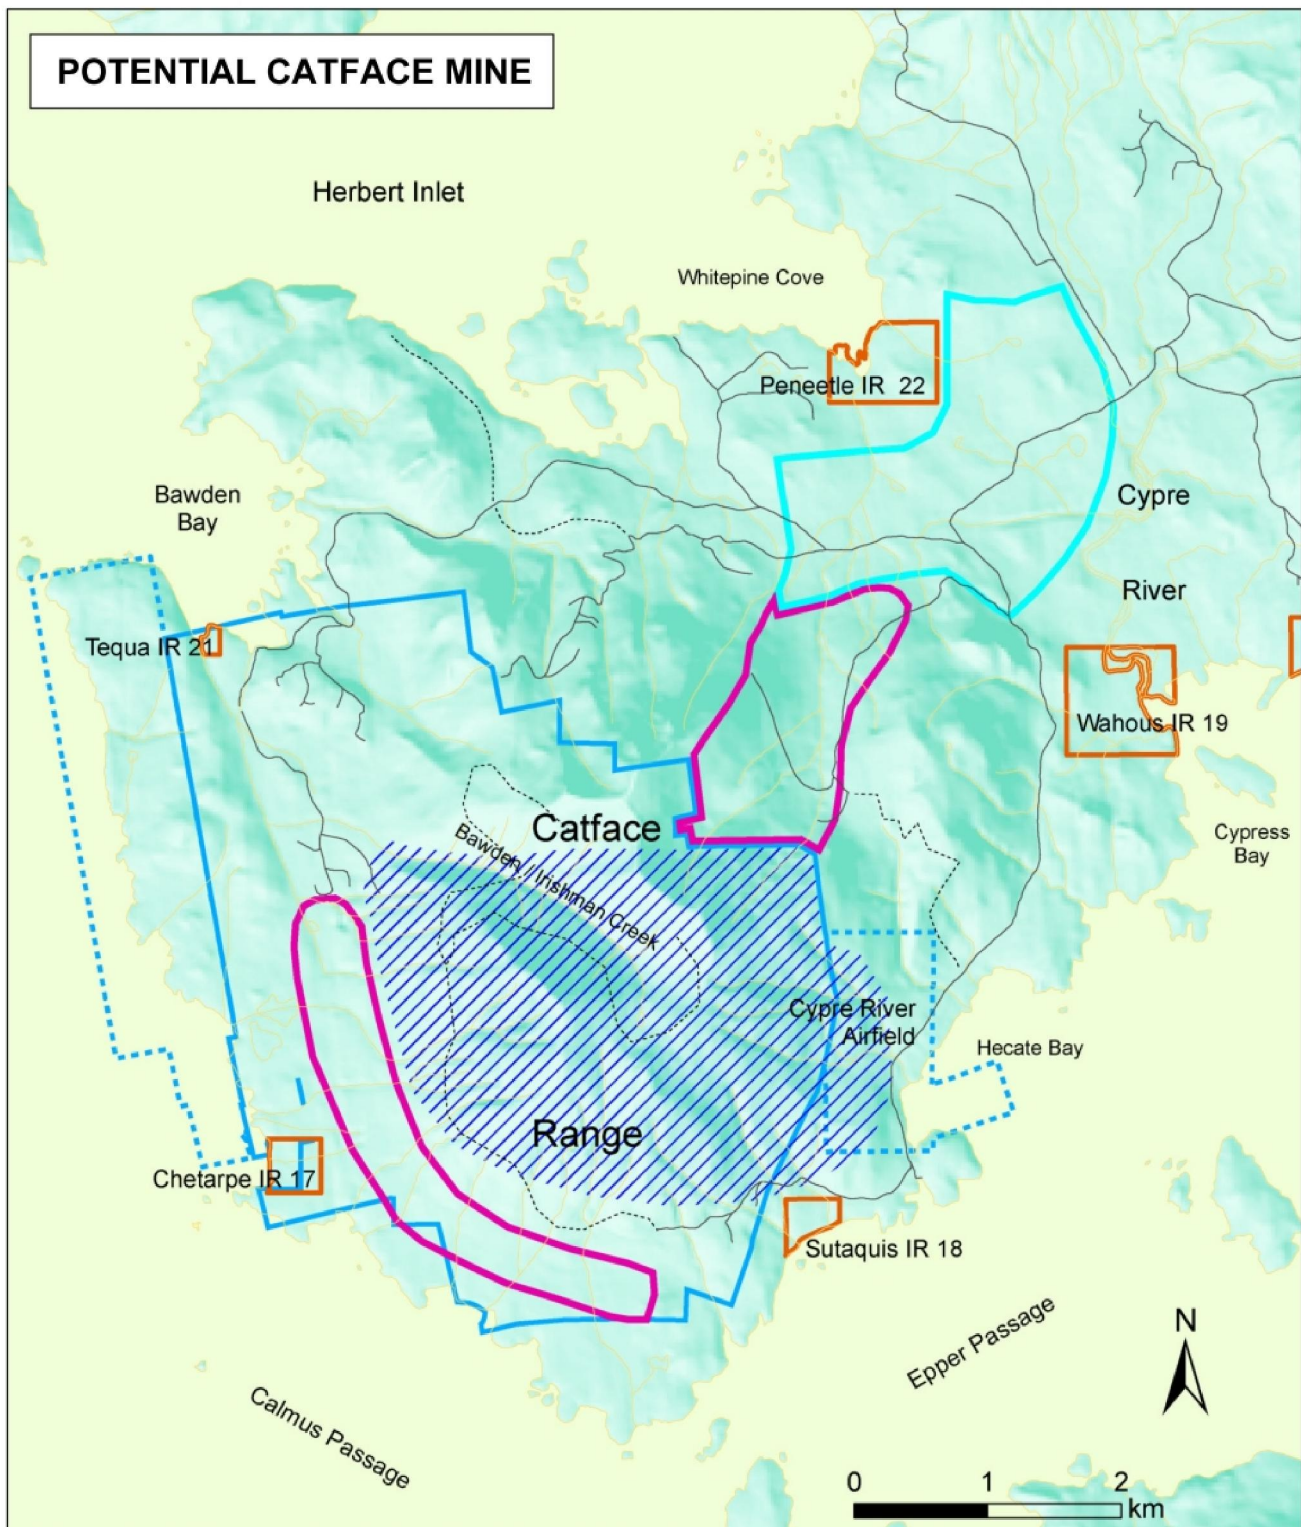

POTENTIAL CATFACE MINE

Legend	
	Existing Roads
	Old Logging Roads
	First Nations Reserves
	Proposed Toxic Tailings Lake(s) & Disposal Area
	Proposed Wasterock Disposal Areas
	Surveyed Mining Claims
	Unsurveyed Mining Claims
	Principal Copper Deposit Zone